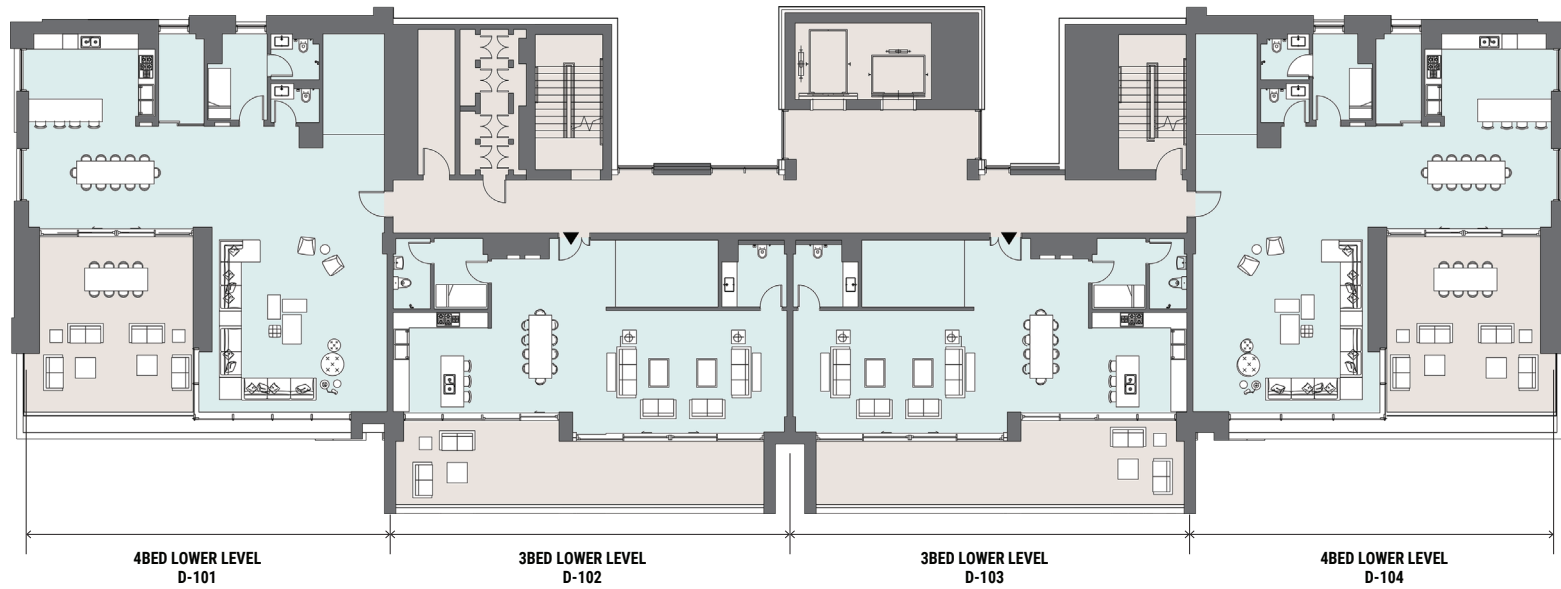

PREMIUM WATERFRONT LOFTS A & B

GROUND LEVEL KEYPLAN

PREMIUM WATERFRONT LOFTS A & B

LEVEL 01 & 03 KEYPLAN

PREMIUM WATERFRONT LOFTS A & B

LEVEL 02 & 04 KEYPLAN

TOWER A APARTMENTS

GROUND LEVEL KEYPLAN

TOWER A APARTMENTS
PODIUM LEVEL 02 KEYPLAN

TOWER A APARTMENTS

PODIUM LEVEL 03 KEYPLAN

STUDIO TYPE G 01 1BED TYPE F 02 STUDIO TYPE G 03 2BED TYPE C 04

The Plaza View

TOWER A APARTMENTS

LEVEL 04-05 KEYPLAN

TOWER A APARTMENTS

LEVEL 06 KEYPLAN

TOWER A APARTMENTS

LEVEL 07-22 KEYPLAN

TOWER A APARTMENTS

LEVEL 23 KEYPLAN

Canal View

Burj Khalifa View

Canal View