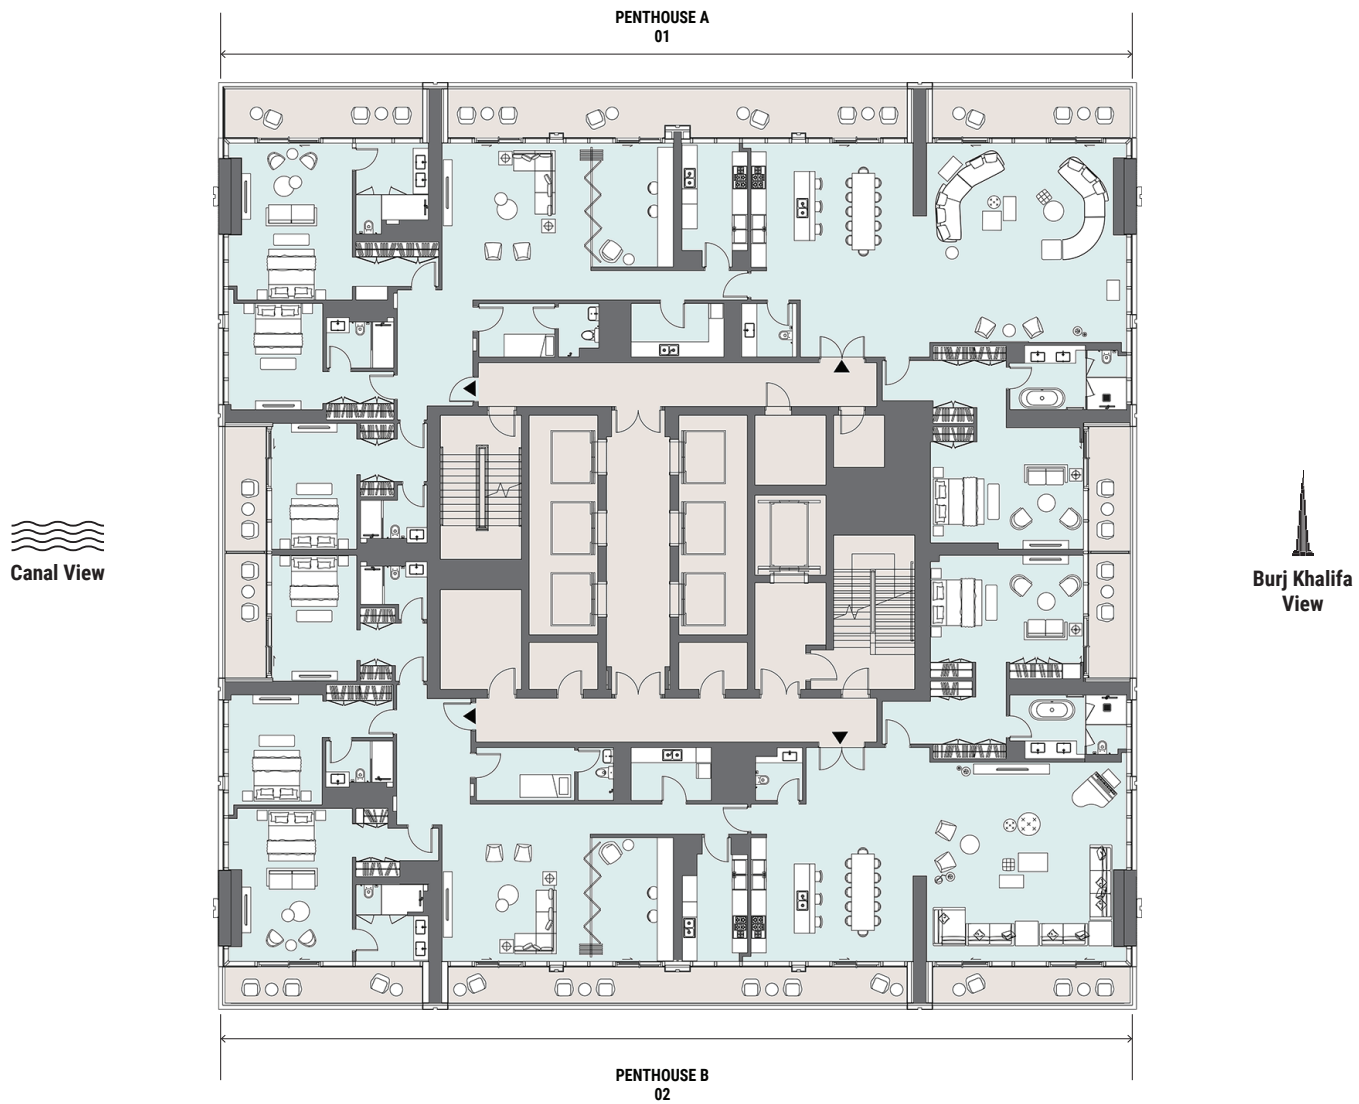

LEVEL 06 KEYPLAN

TOWER A APARTMENTS

LEVEL 07-22 KEYPLAN

TOWER A APARTMENTS

LEVEL 23 KEYPLAN

Canal View

Burj Khalifa View

Canal View

TOWER A APARTMENTS

LEVEL 24-47 KEYPLAN

TOWER A APARTMENTS

LEVEL 49-50 KEYPLAN

TOWER A APARTMENTS LEVEL 51 KEYPLAN

PREMIUM WATERFRONT LOFTS A & B

GROUND LEVEL KEYPLAN

PREMIUM WATERFRONT LOFTS A & B

LEVEL 01 & 03 KEYPLAN

PREMIUM WATERFRONT LOFTS A & B

LEVEL 02 & 04 KEYPLAN

TOWER B KEYPLANS GROUND LEVEL

TOWER B KEYPLANS
PODIUM 2

TOWER B KEYPLANS

PODIUM 03

STUDIO TYPE G
01

1BED TYPE F
02

STUDIO TYPE G
03

2BED TYPE C
04

Loft View

TOWER B KEYPLANS

LEVEL 4

TOWER B KEYPLANS

LEVELS 5-6