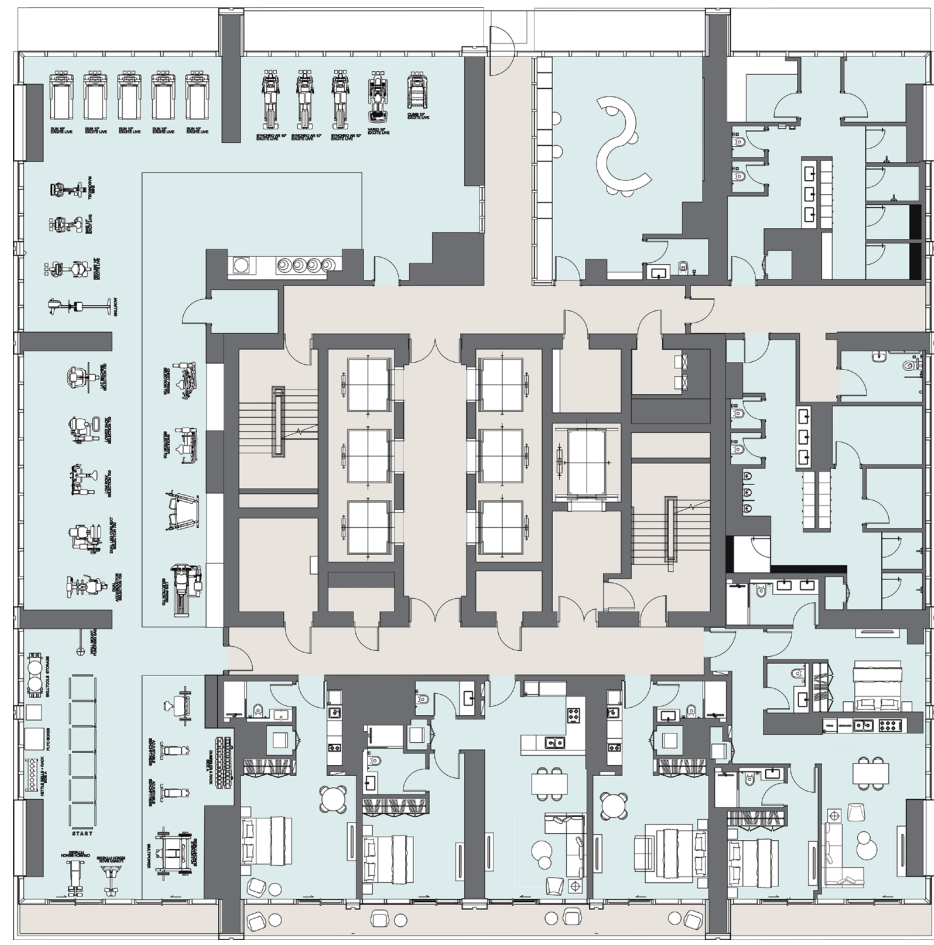

TOWER A APARTMENTS

LEVEL 24-47 KEYPLAN

TOWER A APARTMENTS

LEVEL 49-50 KEYPLAN

TOWER A APARTMENTS LEVEL 51 KEYPLAN

PREMIUM WATERFRONT LOFTS A & B

GROUND LEVEL KEYPLAN

PREMIUM WATERFRONT LOFTS A & B

LEVEL 01 & 03 KEYPLAN

PREMIUM WATERFRONT LOFTS A & B

LEVEL 02 & 04 KEYPLAN

TOWER B KEYPLANS GROUND LEVEL

TOWER B KEYPLANS
PODIUM 2

TOWER B KEYPLANS

PODIUM 03

STUDIO TYPE G
01

1BED TYPE F
02

STUDIO TYPE G
03

2BED TYPE C
04

Loft View

TOWER B KEYPLANS

LEVEL 4

TOWER B KEYPLANS

LEVELS 5-6