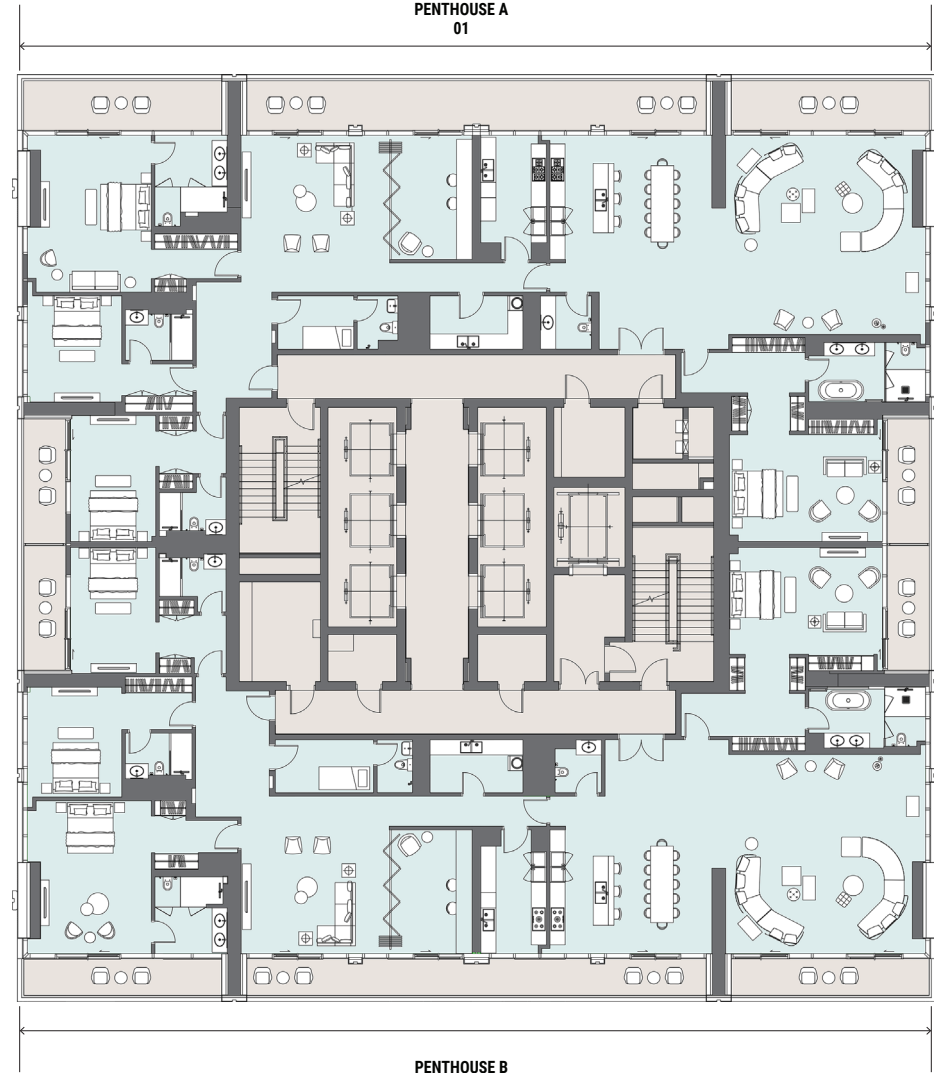

TOWER B KEYPLANS

LEVELS 7-22

TOWER B KEYPLANS
LEVEL 23

Canal View

Burj Khalifa View

Canal View

TOWER B KEYPLANS

LEVELS 24-47

TOWER B KEYPLANS
LEVELS 49-50

TOWER B KEYPLANS

LEVEL 51

City/Skyline View

Canal View

Burj Khalifa View

PENTHOUSE A
01

PENTHOUSE B
02

Canal View