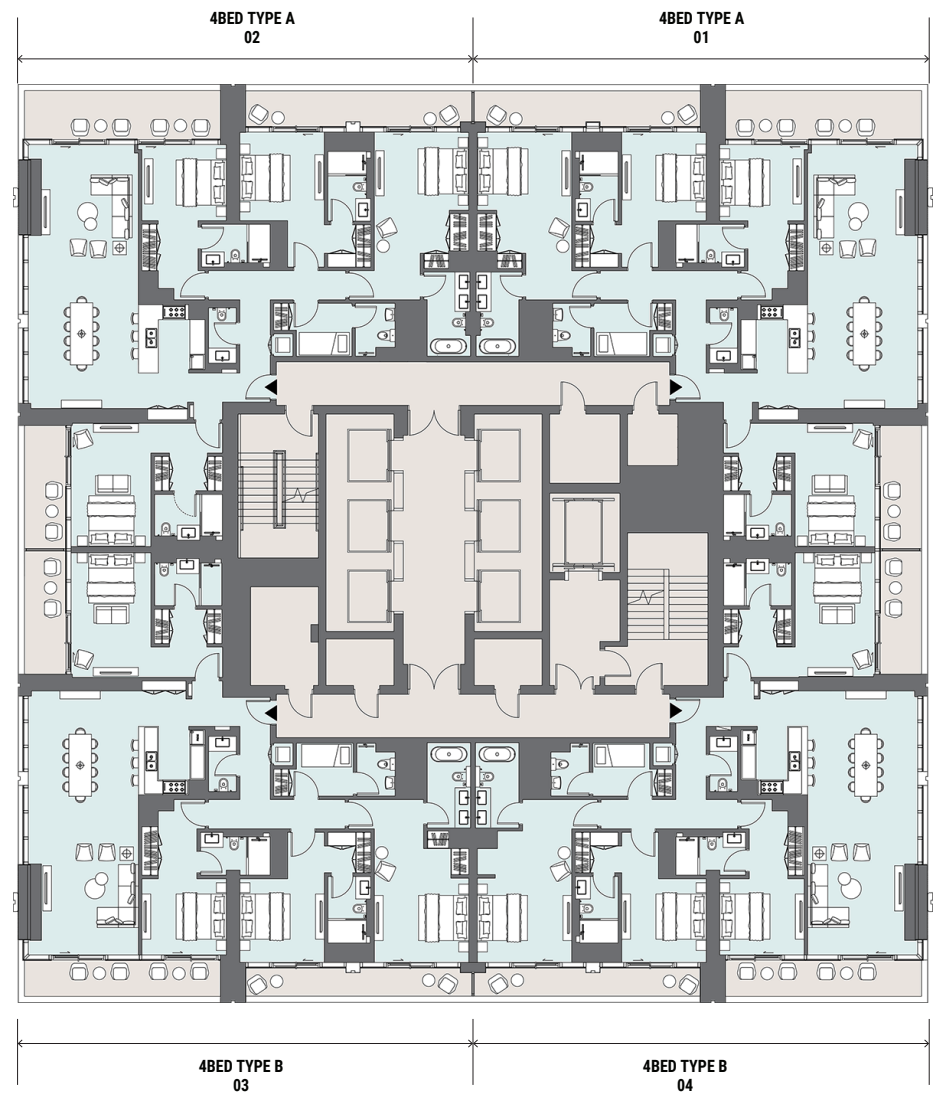

LEVEL 01 & 03 KEYPLAN

PREMIUM WATERFRONT LOFTS A & B

LEVEL 02 & 04 KEYPLAN

TOWER B KEYPLANS GROUND LEVEL

TOWER B KEYPLANS
PODIUM 2

TOWER B KEYPLANS

PODIUM 03

STUDIO TYPE G
01

1BED TYPE F
02

STUDIO TYPE G
03

2BED TYPE C
04

Loft View

TOWER B KEYPLANS

LEVEL 4

TOWER B KEYPLANS

LEVELS 5-6

TOWER B KEYPLANS

LEVELS 7-22

TOWER B KEYPLANS
LEVEL 23

Canal View

Burj Khalifa View

Canal View

TOWER B KEYPLANS

LEVELS 24-47

TOWER B KEYPLANS
LEVELS 49-50

TOWER B KEYPLANS

LEVEL 51

City/Skyline View

Canal View

Burj Khalifa View

PENTHOUSE A
01

PENTHOUSE B
02