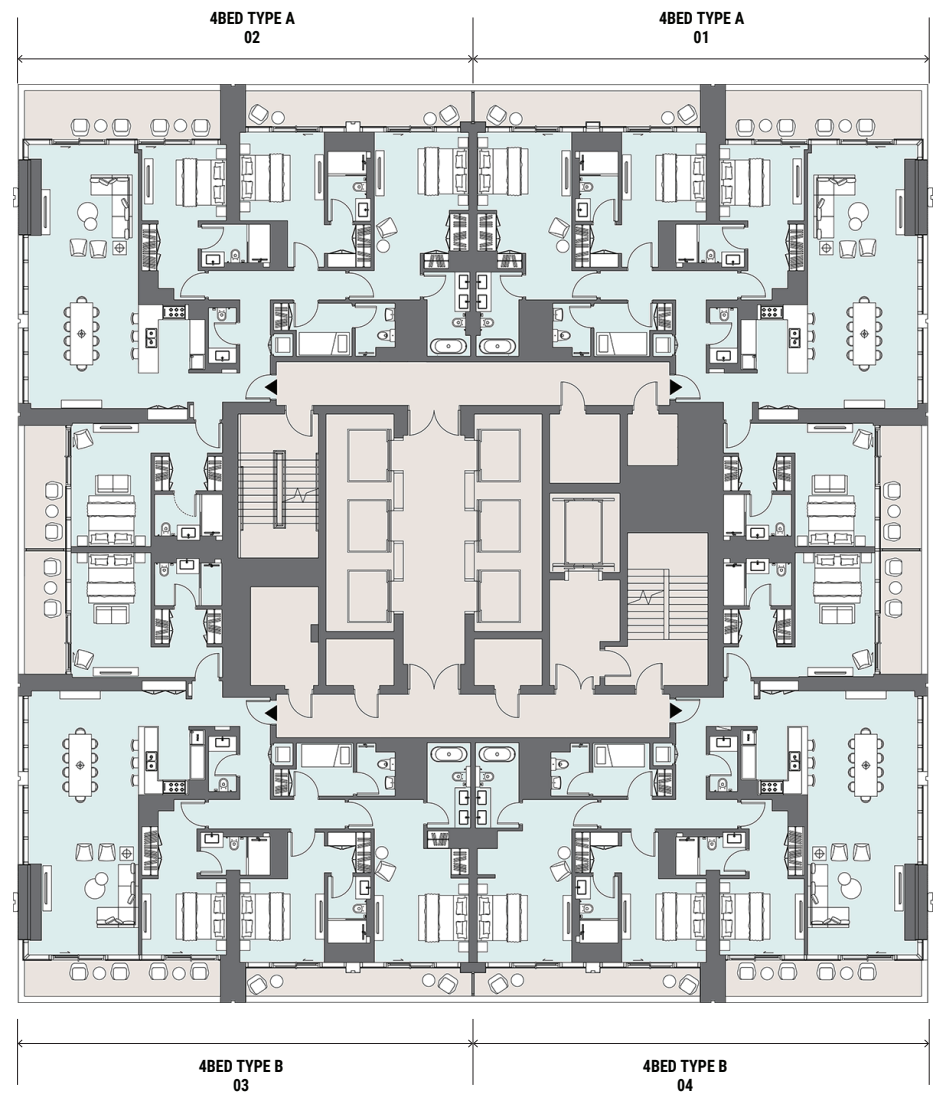

TOWER A APARTMENTS
PODIUM LEVEL 02 KEYPLAN

TOWER A APARTMENTS

PODIUM LEVEL 03 KEYPLAN

STUDIO TYPE G 01 1BED TYPE F 02 STUDIO TYPE G 03 2BED TYPE C 04

The Plaza View

TOWER A APARTMENTS

LEVEL 04-05 KEYPLAN

TOWER A APARTMENTS

LEVEL 06 KEYPLAN

TOWER A APARTMENTS

LEVEL 07-22 KEYPLAN

TOWER A APARTMENTS

LEVEL 23 KEYPLAN

Canal View

Burj Khalifa View

Canal View

TOWER A APARTMENTS

LEVEL 24-47 KEYPLAN

TOWER A APARTMENTS

LEVEL 49-50 KEYPLAN

TOWER A APARTMENTS LEVEL 51 KEYPLAN

PREMIUM WATERFRONT LOFTS A & B

GROUND LEVEL KEYPLAN

PREMIUM WATERFRONT LOFTS A & B

LEVEL 01 & 03 KEYPLAN

PREMIUM WATERFRONT LOFTS A & B

LEVEL 02 & 04 KEYPLAN

TOWER B KEYPLANS GROUND LEVEL

TOWER B KEYPLANS
PODIUM 2

TOWER B KEYPLANS

PODIUM 03

STUDIO TYPE G
01