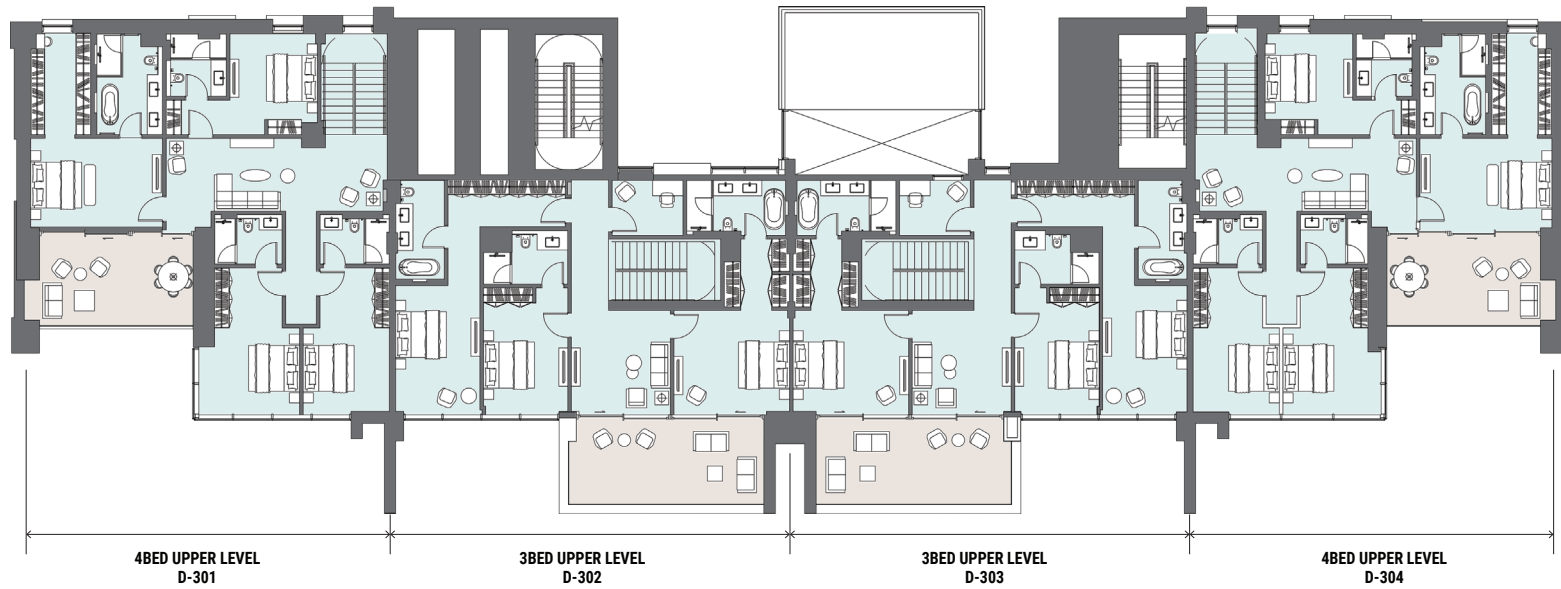

PREMIUM WATERFRONT LOFTS A & B

GROUND LEVEL KEYPLAN

PREMIUM WATERFRONT LOFTS A & B

LEVEL 01 & 03 KEYPLAN

PREMIUM WATERFRONT LOFTS A & B

LEVEL 02 & 04 KEYPLAN

TOWER A APARTMENTS

GROUND LEVEL KEYPLAN

TOWER A APARTMENTS
PODIUM LEVEL 02 KEYPLAN

TOWER A APARTMENTS

PODIUM LEVEL 03 KEYPLAN

STUDIO TYPE G 01 1BED TYPE F 02 STUDIO TYPE G 03 2BED TYPE C 04

The Plaza View

TOWER A APARTMENTS

LEVEL 04-05 KEYPLAN

TOWER A APARTMENTS

LEVEL 06 KEYPLAN

TOWER A APARTMENTS

LEVEL 07-22 KEYPLAN

TOWER A APARTMENTS

LEVEL 23 KEYPLAN

Canal View

Burj Khalifa View

Canal View