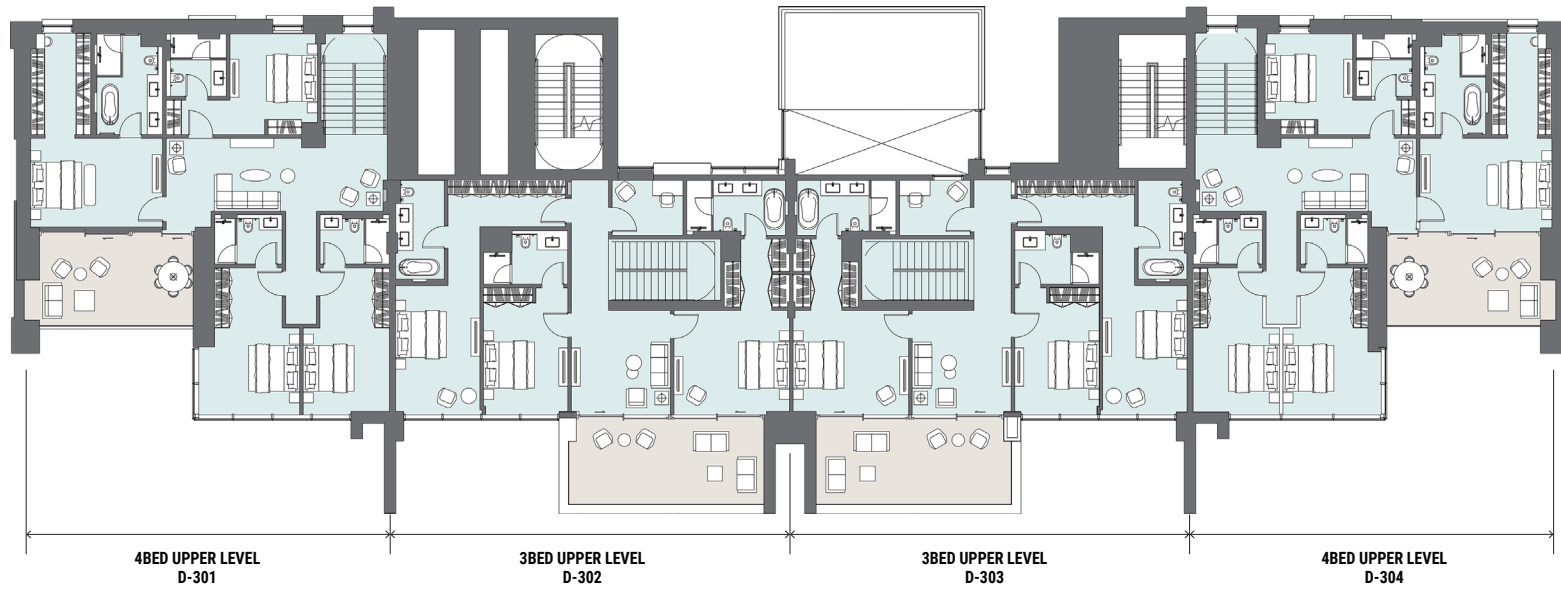

LEVEL 06 KEYPLAN

TOWER A APARTMENTS

LEVEL 07-22 KEYPLAN

TOWER A APARTMENTS

LEVEL 23 KEYPLAN

Canal View

Burj Khalifa View

Canal View

TOWER A APARTMENTS

LEVEL 24-47 KEYPLAN

TOWER A APARTMENTS

LEVEL 49-50 KEYPLAN

TOWER A APARTMENTS LEVEL 51 KEYPLAN

PREMIUM WATERFRONT LOFTS A & B

GROUND LEVEL KEYPLAN

PREMIUM WATERFRONT LOFTS A & B

LEVEL 01 & 03 KEYPLAN

PREMIUM WATERFRONT LOFTS A & B

LEVEL 02 & 04 KEYPLAN

TOWER B KEYPLANS GROUND LEVEL

TOWER B KEYPLANS
PODIUM 2

TOWER B KEYPLANS

PODIUM 03

STUDIO TYPE G
01

1BED TYPE F
02

STUDIO TYPE G
03

2BED TYPE C
04

Loft View

TOWER B KEYPLANS

LEVEL 4

TOWER B KEYPLANS

LEVELS 5-6