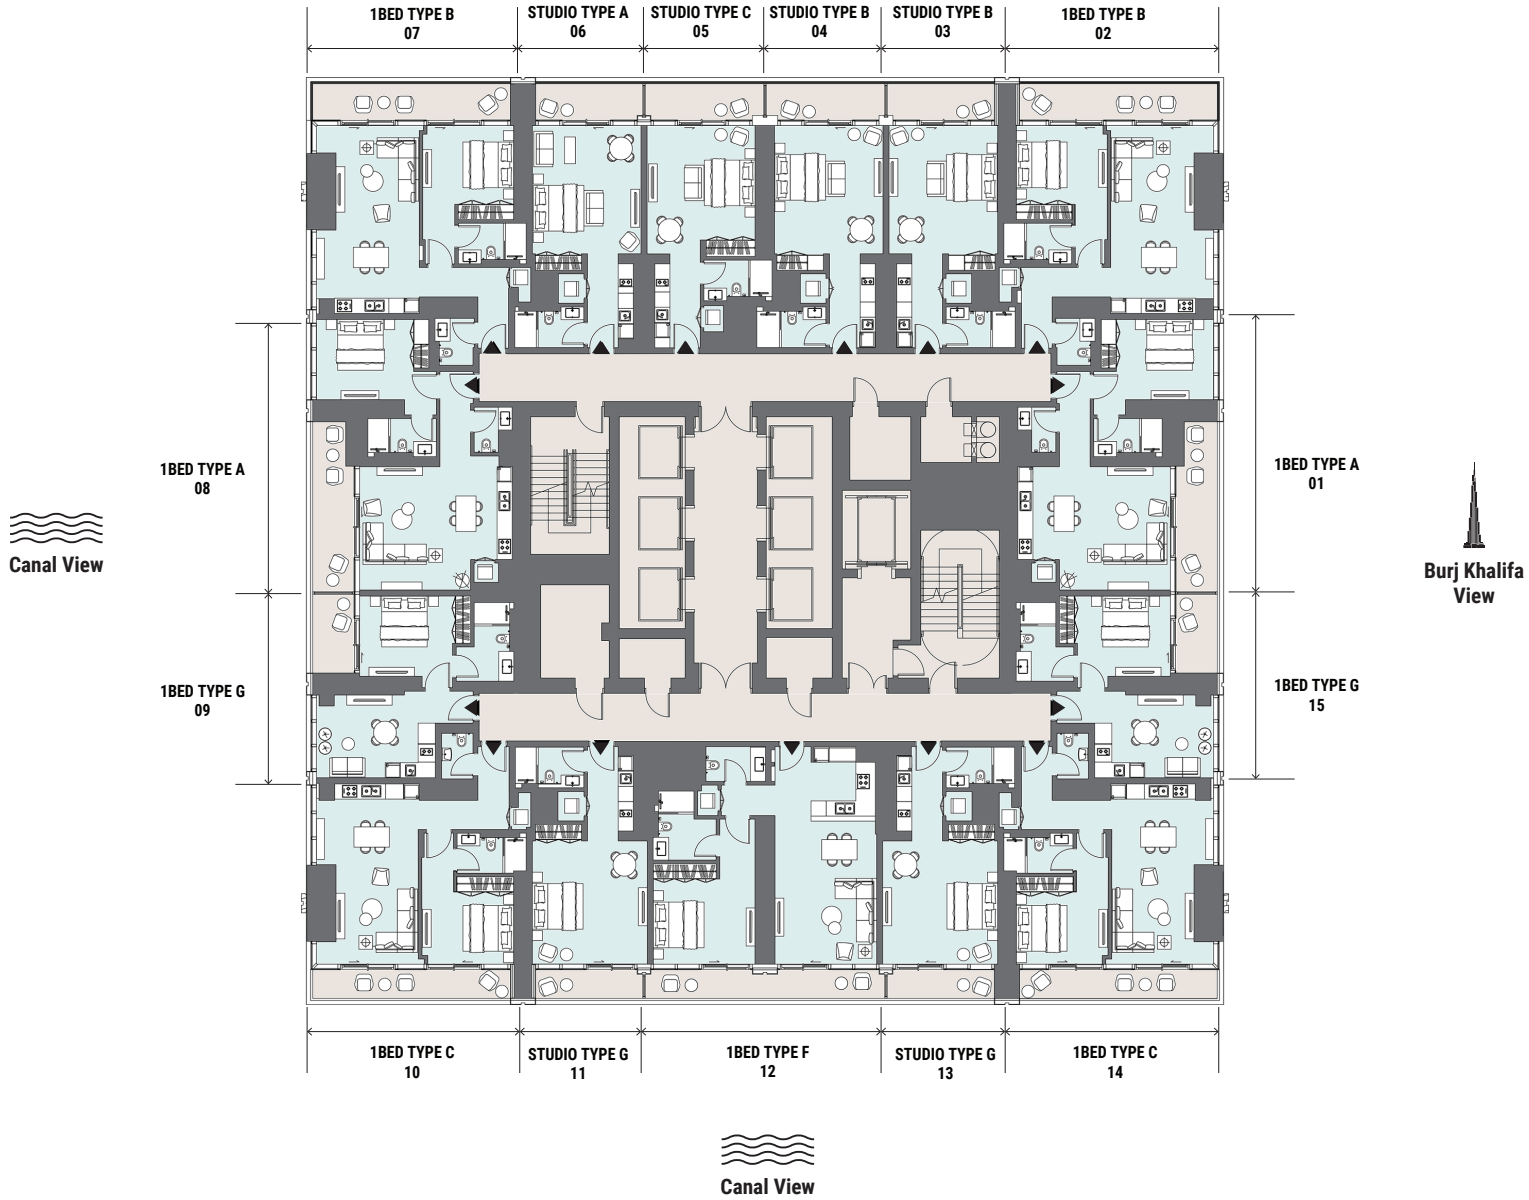

PREMIUM WATERFRONT LOFTS A & B

GROUND LEVEL KEYPLAN

PREMIUM WATERFRONT LOFTS A & B

LEVEL 01 & 03 KEYPLAN

PREMIUM WATERFRONT LOFTS A & B

LEVEL 02 & 04 KEYPLAN

TOWER A APARTMENTS

GROUND LEVEL KEYPLAN

TOWER A APARTMENTS
PODIUM LEVEL 02 KEYPLAN

TOWER A APARTMENTS

PODIUM LEVEL 03 KEYPLAN

STUDIO TYPE G 01 1BED TYPE F 02 STUDIO TYPE G 03 2BED TYPE C 04

The Plaza View

TOWER A APARTMENTS

LEVEL 04-05 KEYPLAN

TOWER A APARTMENTS

LEVEL 06 KEYPLAN

TOWER A APARTMENTS

LEVEL 07-22 KEYPLAN

TOWER A APARTMENTS

LEVEL 23 KEYPLAN

Canal View

Burj Khalifa View

Canal View

TOWER A APARTMENTS

LEVEL 24-47 KEYPLAN

TOWER A APARTMENTS

LEVEL 49-50 KEYPLAN

TOWER A APARTMENTS LEVEL 51 KEYPLAN

PREMIUM WATERFRONT LOFTS A & B

GROUND LEVEL KEYPLAN

PREMIUM WATERFRONT LOFTS A & B