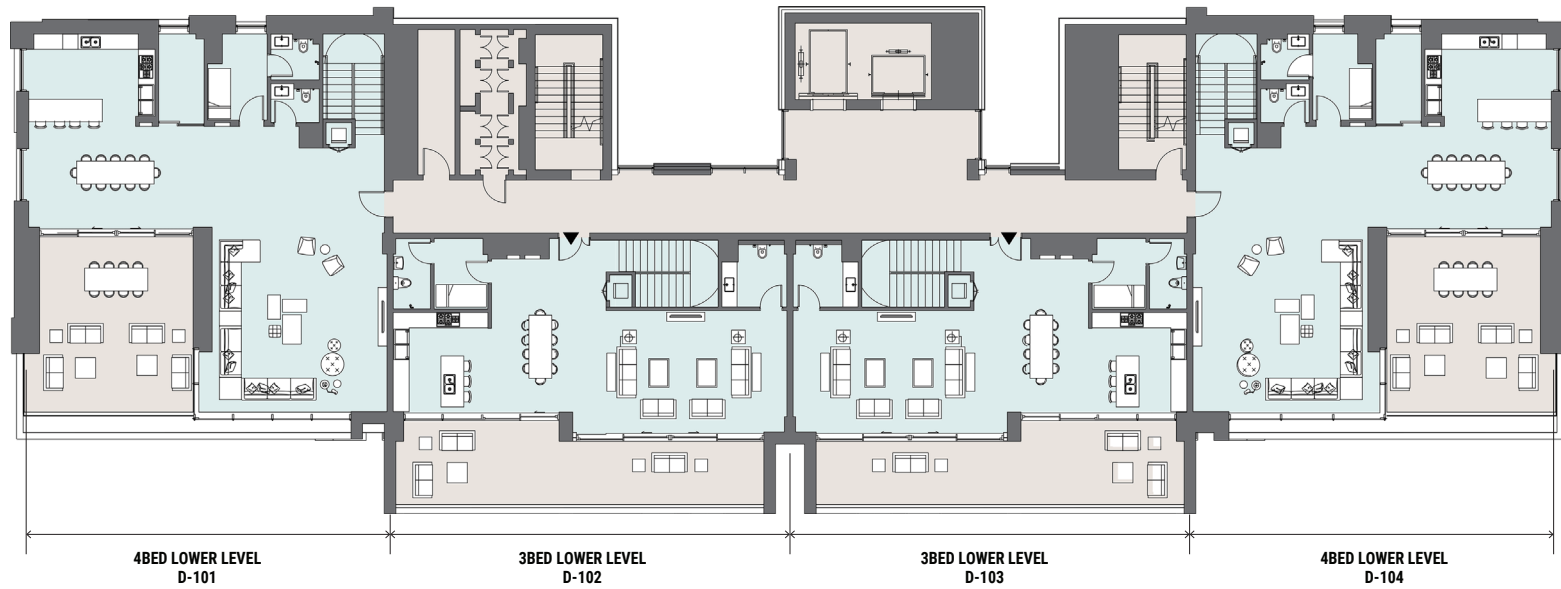

LEVEL 06 KEYPLAN

TOWER A APARTMENTS

LEVEL 07-22 KEYPLAN

TOWER A APARTMENTS

LEVEL 23 KEYPLAN

Canal View

Burj Khalifa View

Canal View

TOWER A APARTMENTS

LEVEL 24-47 KEYPLAN

TOWER A APARTMENTS

LEVEL 49-50 KEYPLAN

TOWER A APARTMENTS LEVEL 51 KEYPLAN

PREMIUM WATERFRONT LOFTS A & B

GROUND LEVEL KEYPLAN

PREMIUM WATERFRONT LOFTS A & B

LEVEL 01 & 03 KEYPLAN

PREMIUM WATERFRONT LOFTS A & B

LEVEL 02 & 04 KEYPLAN

TOWER B KEYPLANS GROUND LEVEL

TOWER B KEYPLANS
PODIUM 2

TOWER B KEYPLANS

PODIUM 03

STUDIO TYPE G
01

1BED TYPE F
02

STUDIO TYPE G
03

2BED TYPE C
04

Loft View

TOWER B KEYPLANS

LEVEL 4

TOWER B KEYPLANS

LEVELS 5-6